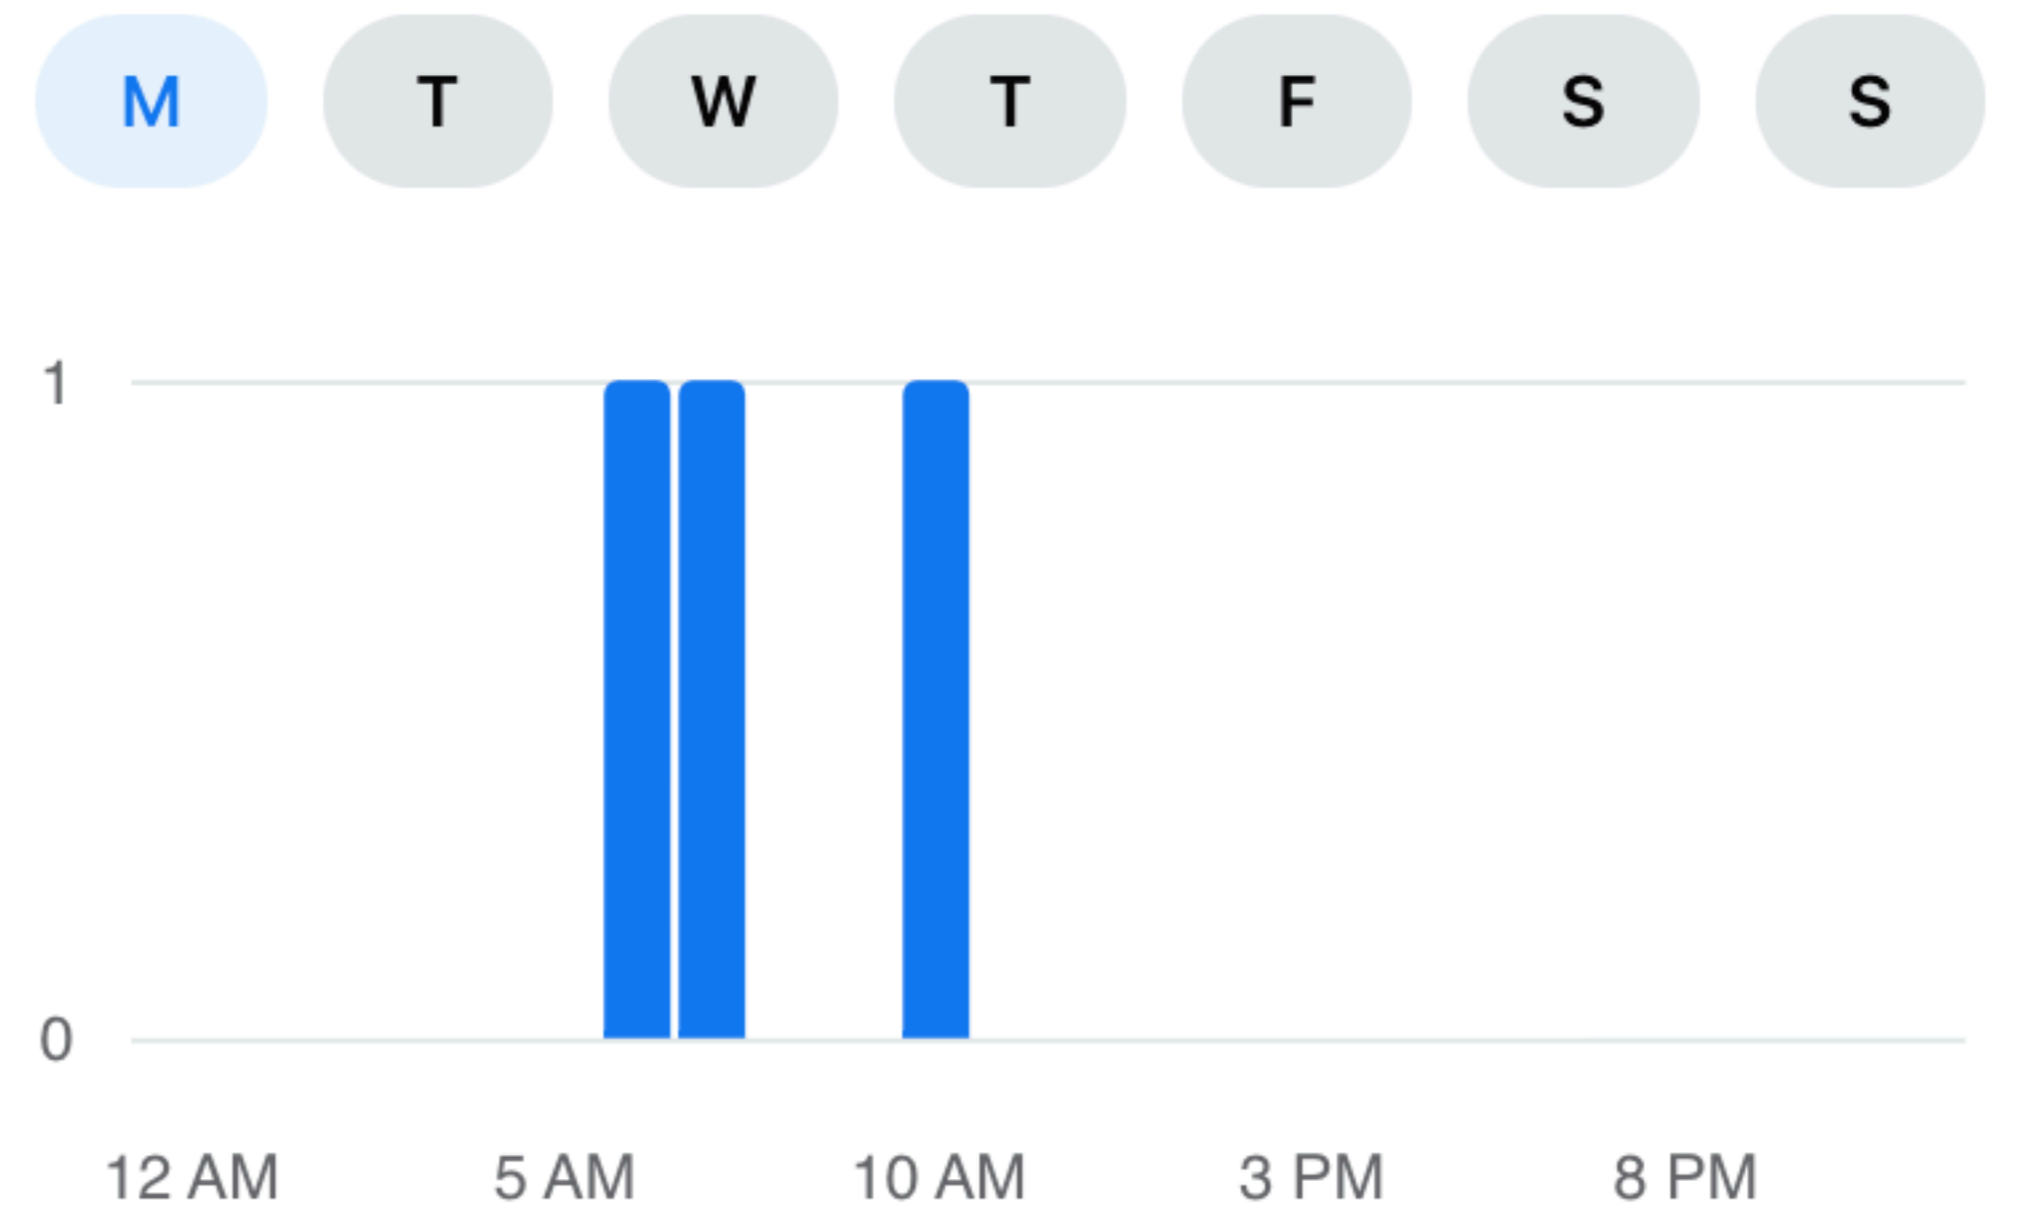

Popular times

The average number of times group members post, comment or react at a given hour of the day in the specified date range.