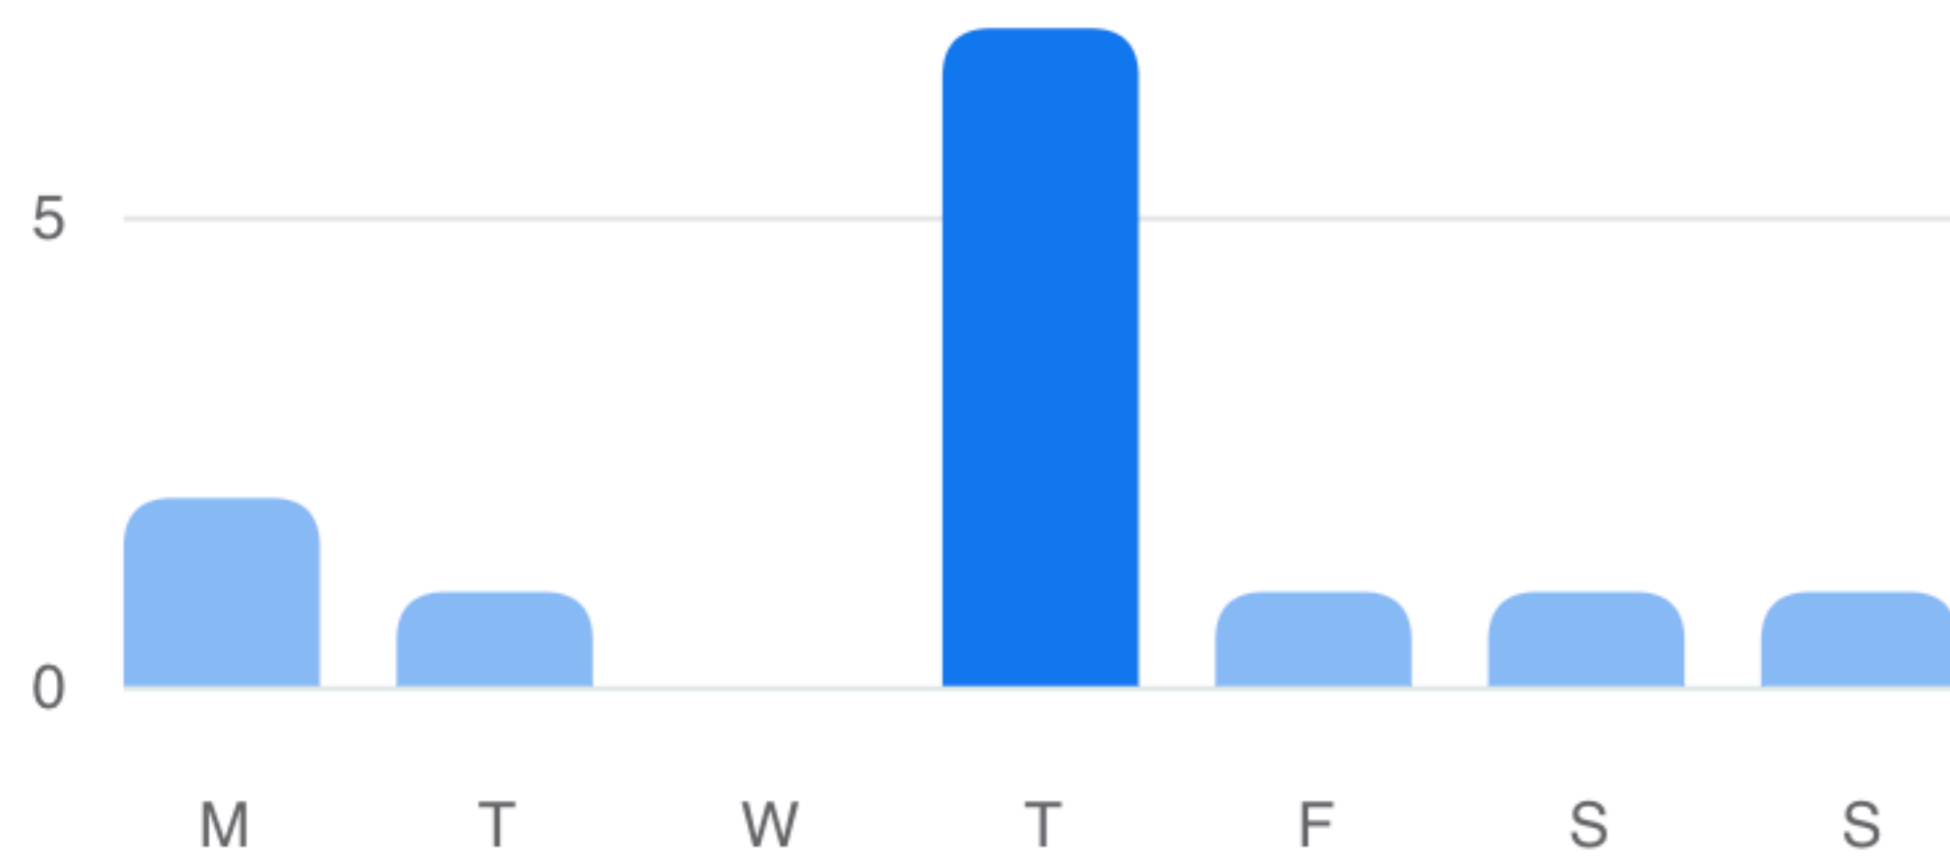

### 3 Posts

Feb 1, 2022 - May 3, 2022

Posts

Comments

Reactions

All

### Popular days

The average number of times group members post, comment or react on a given day in the specified date range.